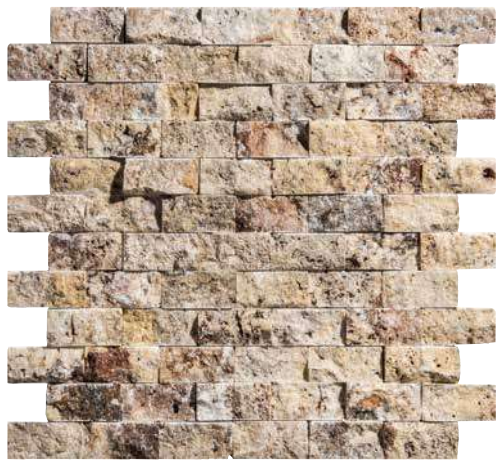

Scabos 1" x 2"
TVSP-SCABOS1X2