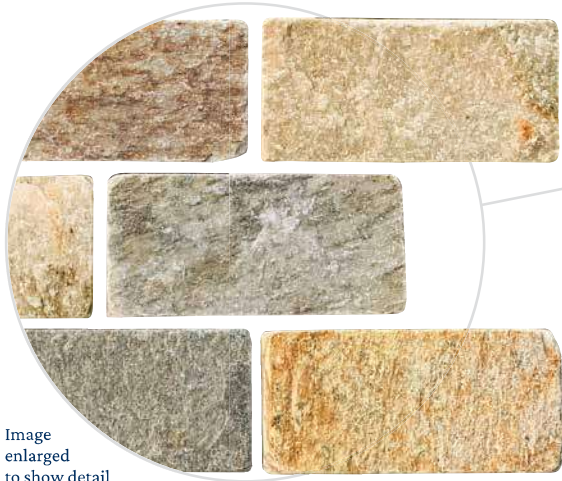

Note

This veneer features wide shade variations.

Rust
Quartzite 6" x 24"
LDGR-RUST

Gray
Marble 6" x 24"
LDGR-MARBLE

Sahara Sand
Quartzite 6" x 24"
LDGR-SAND

Bark
Slate 6" x 24"
LDGR-BARK

Smoke Gray
Marble 6" x 24"
LDGR-SMOKE

Size: 6" x 24" Ledger Panel | Corner

6" x 24" Ledger: 1 Panel. = 1.0 sq. ft.

Note

This tile features wide shade variations.

Image enlarged to show detail

Note

Corners available in all colors.

Ledgerstone | Rust

Image enlarged to show detail

Classic 2" x 4"
QRZT-SUBWAY

Classic Ledgerstone
QRZT-LEDGER

Classic Ledgerstone Corner
QRZT-LEDGER CRN

Classic Mix Mosaic
QRZT-MIX

Classic 6" x 6"
QRZT-FIELD

Size: 6" x 6" | 2" x 4" | 6" x 24" Ledger Panel | Mosaic | Corner