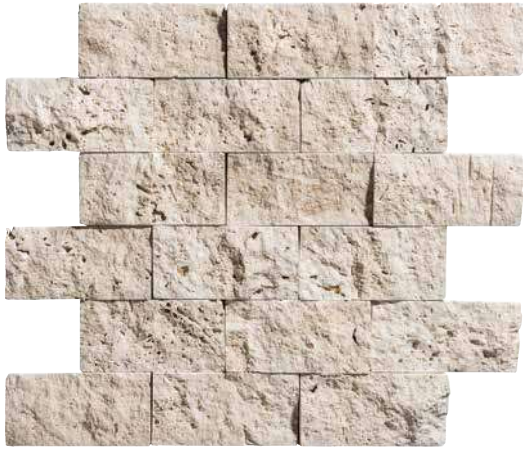

Ivory

Ivory 2" x 4"
TVSP-IVORY2X4