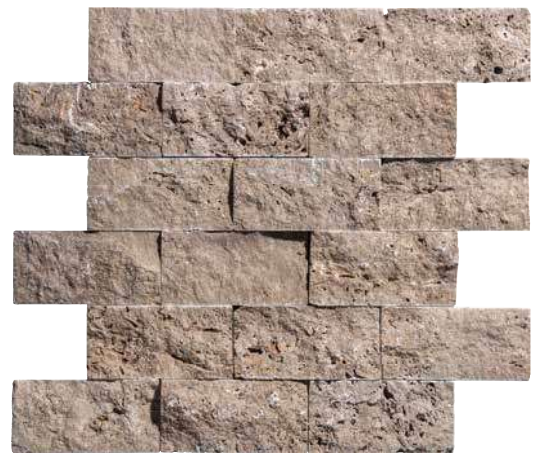

Noce 2" x 4"
TVSP-NOCE2X4