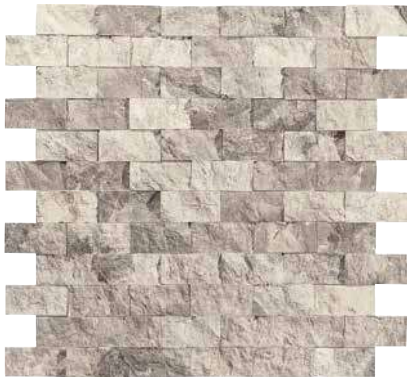

Atlantic Gray

2" x 4" | MRSP-ATLANTIC2X4

1" x 2" | MRSP-ATLANTIC1X2

Panel | MRSP-ATLANTIC

Gray Mix

Gray Mix Panel | MRSP-MIX GRAY

Ocean Storm

2" x 4" | MRSP-OCEAN2X4

1" x 2" | MRSP-OCEAN1X2

Panel | MRSP-OCEAN

Storm Mix

Storm Mix Panel | MRSP-MIX STORM

Size: 1" x 2" | 2" x 4" | 7" x 20" Panel

1" x 2": 1 sht. = 1.0 sq. ft. | 2" x 4": 1 sht. = 1.0 sq. ft. | 7" x 20": 1 Panel = 1.0 sq. ft.