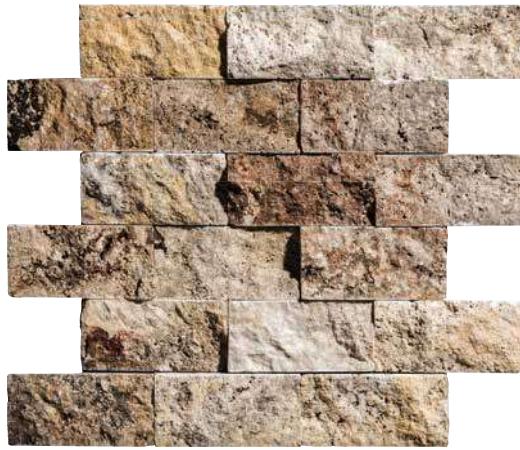

Scabos

Scabos 2" x 4"
TVSP-SCABOS2X4