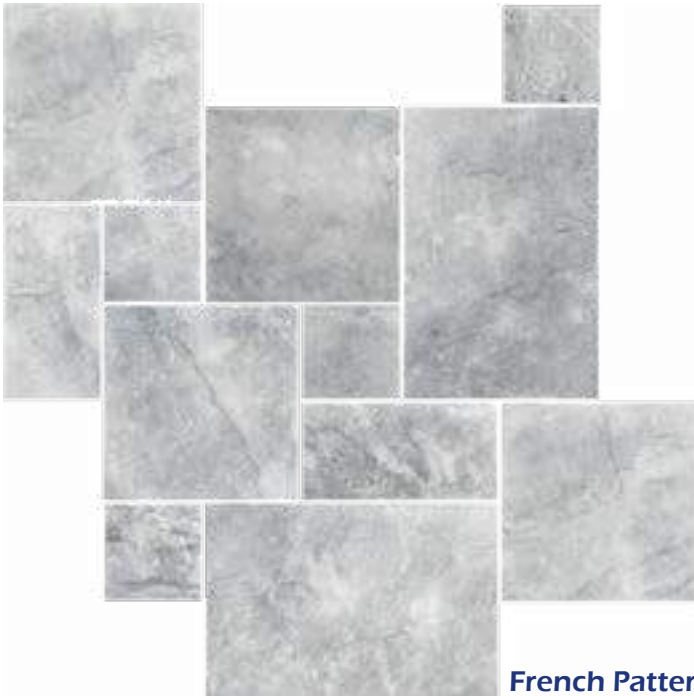

BLUESTONE TUMBLED MARBLE

6"x12"x2" Bullnose

12"x24"x2" Bullnose

12"x24"x2" Eased Edge

French Pattern

Splitface

COPING SIZES:

- 12"x12"x2" Bullnose
- 12"x24"x2" Bullnose
- 6"x12"x2" Bullnose
- 12"x24"x2" Eased Edge
- 12"x18"x2" Spa Cap