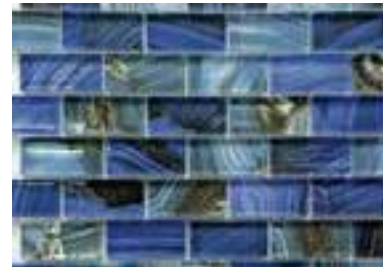

GLASS **UPGRADE**

📦 Box = Varies

⚠️ **SOME ITEMS ARE SPECIAL ORDER.** PLEASE ALLOW 3-5 DAYS FOR DELIVERY.

CT-GLB 819 Smoke Blue

CT-GLB 316 Stratus Gray

CT-GLB 819
Smoke Blue

CT-GLB 829
Ocean Blend

CT-GLB 655
Meteor Black