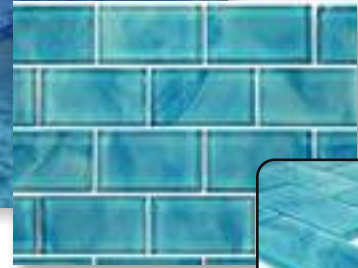

GLASS UPGRADE

Box = Varies

CT-GLB 308
Stratus White

CT-GLB 314 Stratus Blue with Ivory Travertine Coping

CT-GLB 310
Stratus Aqua

CT-GLB 314
Stratus Blue

CT-GLB 316
Stratus Gray

CT-GLB 301
Blue Gray