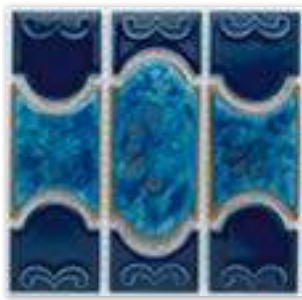

CT-BUE 2440 S Terra Blue, Silver Tumbled Coping and Decking

CT-BUE 40
Blue Blend