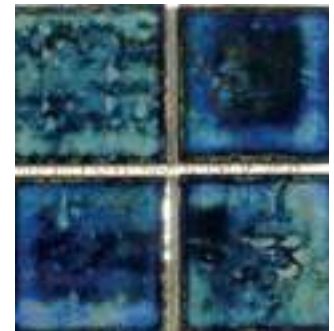

CT-DES 502 AK
Aquamarine

CT-DES 302
Aquamarine

CT-DES 331 & CT-DES 331 AK

CT-DES 331 AK
Oyster Blue

CT-DES 331
Oyster Blue

As with any fired ceramics and natural stone, expect variation in shading. Color samples shown are representations of actual product and are for identification purposes only. We strongly recommend inspection before installation. Use constitutes acceptance.