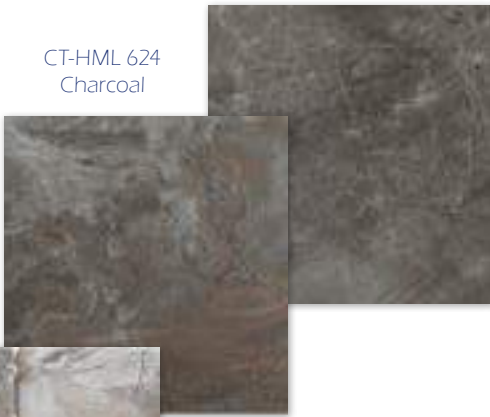

CT-HML 624
Charcoal