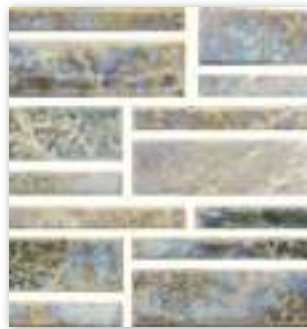

TRILOGY **UPGRADE**

Box = 20 S/F

CT-TRIL 4020
Lagoon II Blend

CT-TRIL 4040
Sapphire Blend

CT-TRIL 4060
Diamond Blend

CT-TRIL 4080
Spring

As with any fired ceramics and natural stone, expect variation in shading. Color samples shown are representations of actual product and are for identification purposes only. We strongly recommend inspection before installation. Use constitutes acceptance.