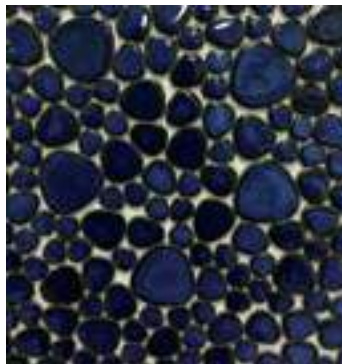

CT-120
Electric Blue

CT-120 Electric Blue

CT-PEL 91

PEBBLE

⚠ Sold by the sheet. 1 Sheet = .83 S/F

CT-PEL 90
Bronze

CT-PEL 91
Royal Blue

CT-PEL 93
Jade Blue