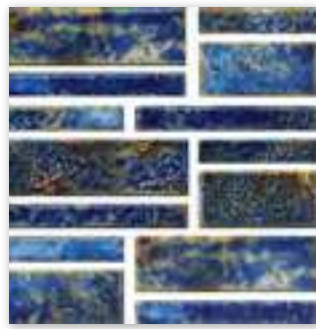

TRILOGY **UPGRADE**

Box = 20 S/F

As with any fired ceramics and natural stone, expect variation in shading. Color samples shown are representations of actual product and are for identification purposes only. We strongly recommend inspection before installation. Use constitutes acceptance.