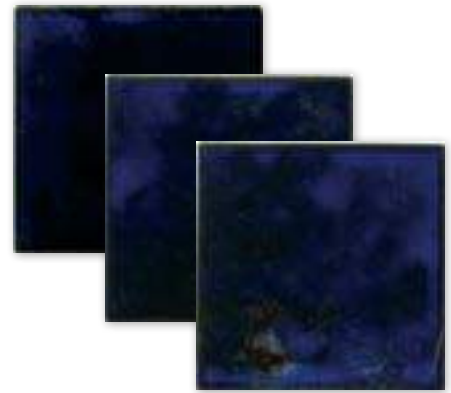

CT-RD 38
Blue