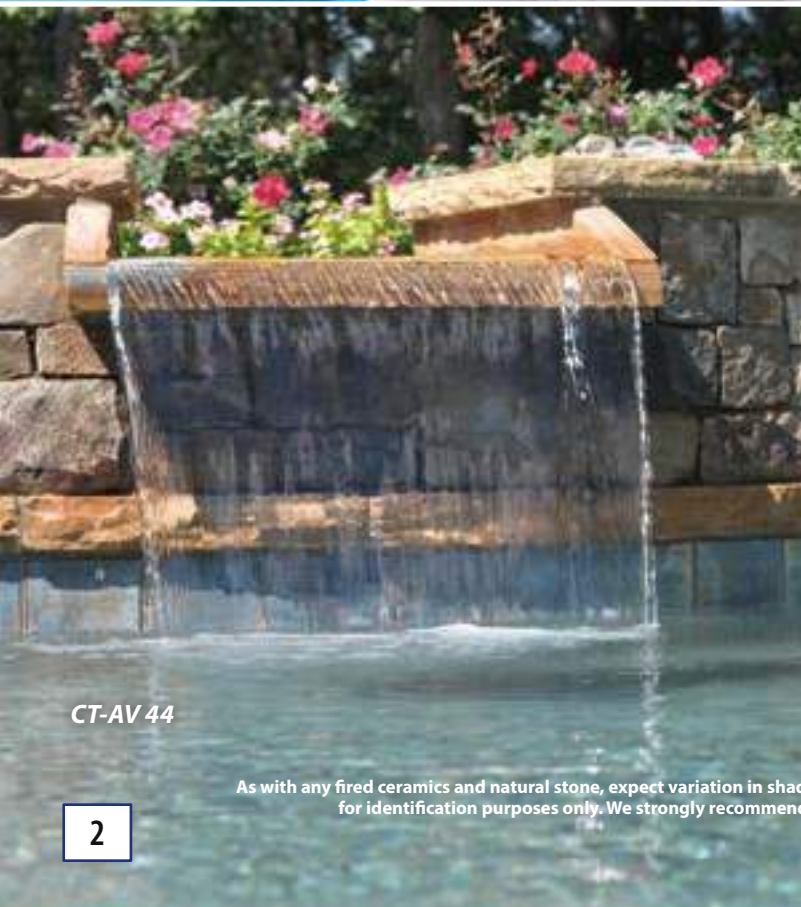

CLASSIC POOL TILE & TRAVERTINE
ATLANTA, GA • 2022

WWW.CLASSICPOOLTILE.COM

CT-GLB 314 with Ivory Coping

CT-COR 137 with Ivory Coping and Pavers

CT-OX 17 with Silver Coping and Pavers

CT-SBR 17 with Silver Coping and Split Face