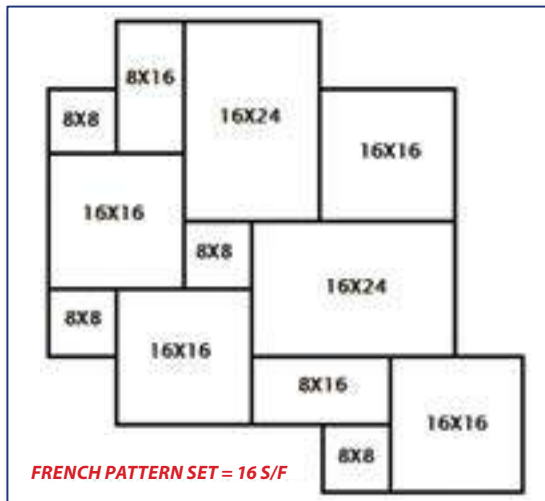

COPING SIZES:

12"x12"x2"

12"x24"x2"

12"x24"x2" Eased Edge

12"x18"x2" Spa Cap

PAVER SIZES:

French Pattern

24"x24"

6"x12"

As with any fired ceramics and natural stone, expect variation in shading. Color samples shown are representations of actual product and are for identification purposes only. We strongly recommend inspection before installation. Use constitutes acceptance.