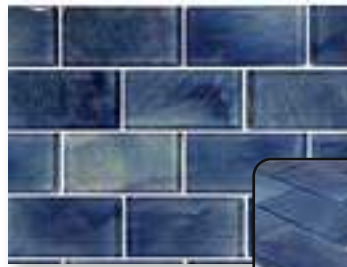

GLASS UPGRADE

Box = Varies

CT-GLB 308
Stratus White

CT-GLB 314 Stratus Blue with Ivory Travertine Coping

CT-GLB 310
Stratus Aqua

CT-GLB 314
Stratus Blue

CT-GLB 316
Stratus Gray

CT-GLB 301
Blue Gray