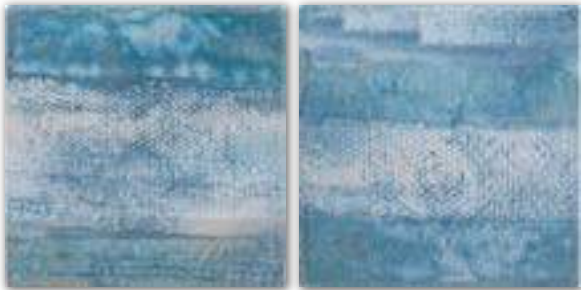

NEW TRILOGY **UPGRADE**

NOTE: WIDE SHADE / COLOR VARIATION IN THIS SERIES

6x6 Box = 15 S/F 2x3 & 1x1 Box = 20 S/F

CT-TRIL 231 SKY

CT-TRIL 601
Sky 6"x6"

CT-TRIL 602
Rustic 6"x6"

CT-TRIL 231
Sky 2"x3"

CT-TRIL 232
Rustic 2"x3"