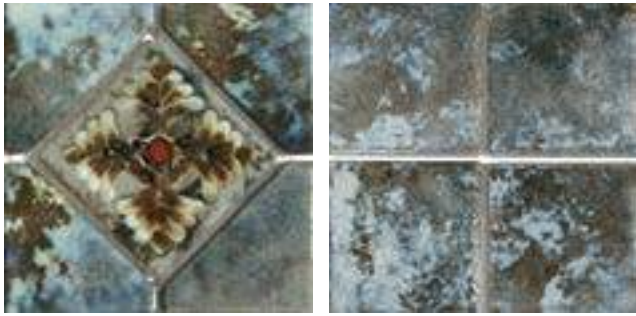

DESTINY 3x3 & AKRON UPGRADE

Box = 21.6 S/F 1 Sheet = 1.08 S/F

CT-DES 504 AK
Tahoe Blue

CT-DES 304
Tahoe Blue