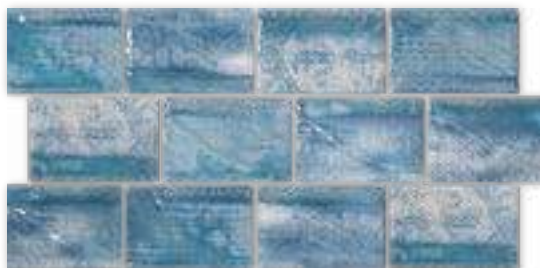

NEW TRILOGY **UPGRADE**

NOTE: WIDE SHADE / COLOR VARIATION IN THIS SERIES

6x6 Box = 15 S/F 2x3 & 1x1 Box = 20 S/F

CT-TRIL 231 SKY

CT-TRIL 601
Sky 6"x6"

CT-TRIL 602
Rustic 6"x6"

CT-TRIL 231
Sky 2"x3"

CT-TRIL 232
Rustic 2"x3"