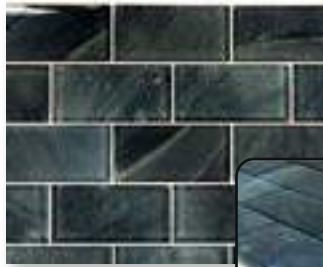

GLASS UPGRADE

Box = Varies

CT-GLB 308
Stratus White

CT-GLB 314 Stratus Blue with Ivory Travertine Coping

CT-GLB 310
Stratus Aqua

CT-GLB 314
Stratus Blue

CT-GLB 316
Stratus Gray

CT-GLB 301
Blue Gray