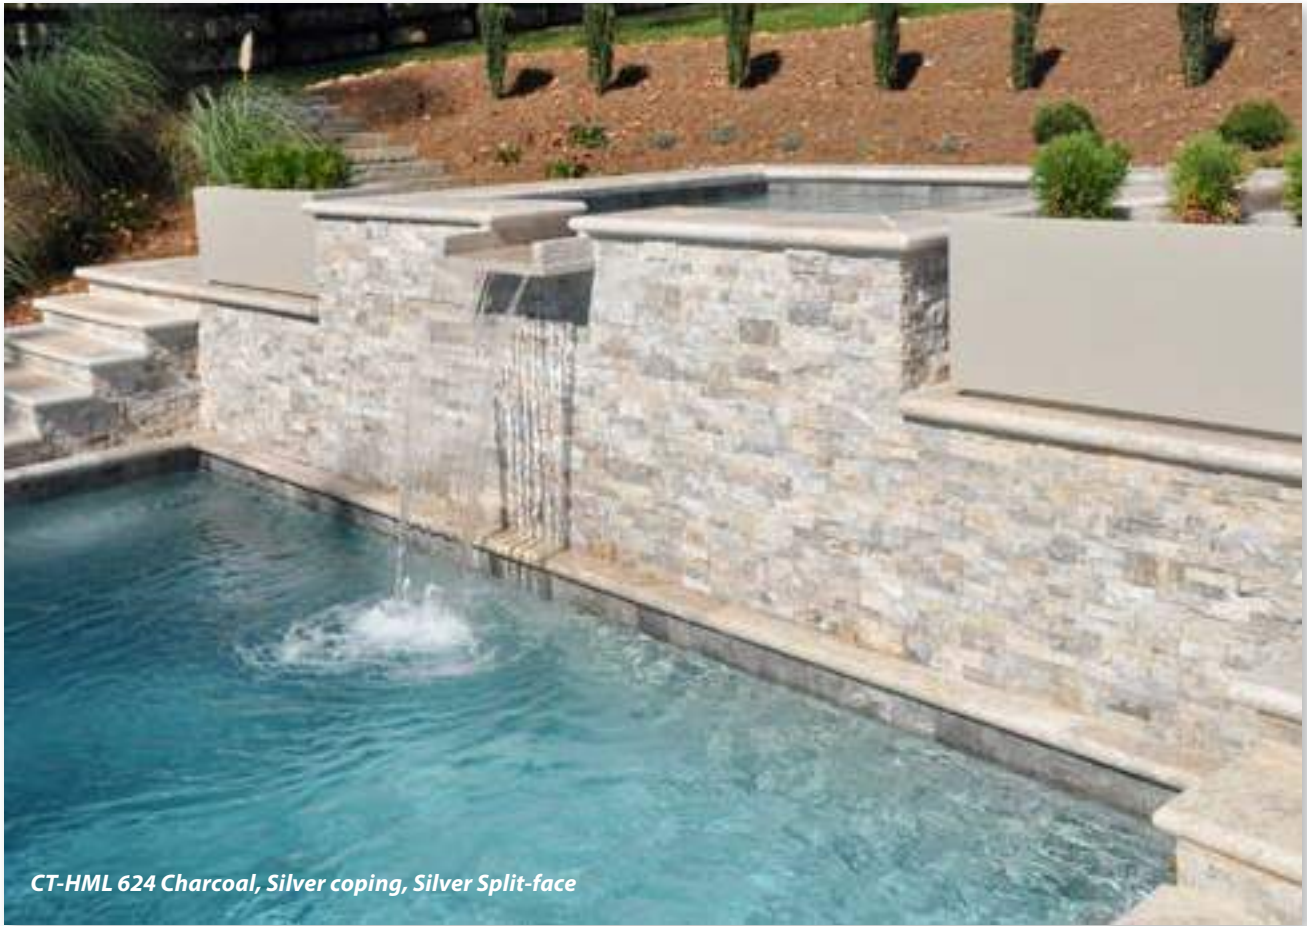

HIMALAYA 6x6 & 3x3

6x6 Box = 10 S/F 3x3 Box = 24 S/F

CT-HML 624 Charcoal, Silver coping, Silver Split-face