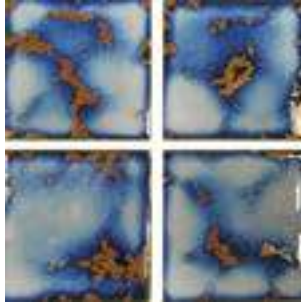

CT-1548
Terra Blue