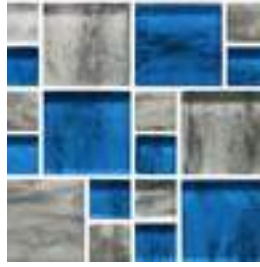

CT-GLB 229
Celebrity Blue Random

CT-GLB 225
1x2 Caribe Blue

CT-GLB 235
Storm

CT-GLB 215
1x2 Rock Blue

CT-GLB 216
1x2 Rock Taupe

CT-GLB 243
1x2 Trend Blue

CT-GLB 211
Limestone Trend
Blue Mix Random

As with any fired ceramics and natural stone, expect variation in shading. Color samples shown are representations of actual product and are for identification purposes only. We strongly recommend inspection before installation. Use constitutes acceptance.