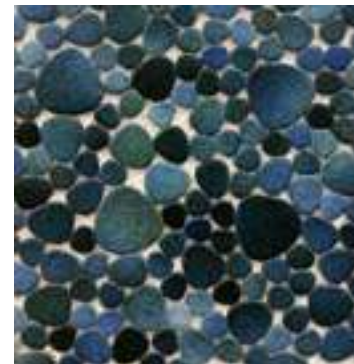

CT-120
Electric Blue

CT-120 Electric Blue

CT-PEL 91

PEBBLE

⚠ Sold by the sheet. 1 Sheet = .83 S/F

CT-PEL 90
Bronze

CT-PEL 91
Royal Blue

CT-PEL 93
Jade Blue