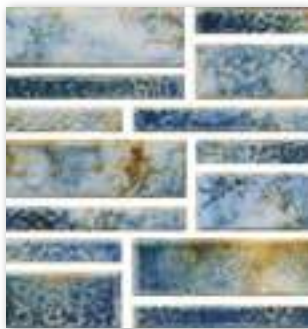

TRILOGY **UPGRADE**

Box = 20 S/F