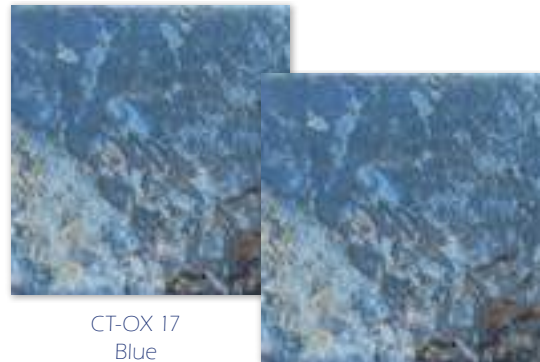

CT-OX 17
Blue