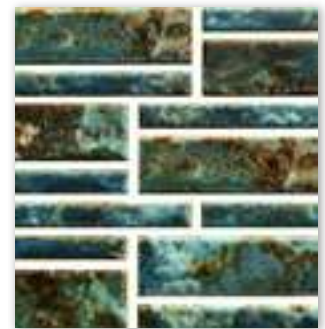

TRILOGY **UPGRADE**

Box = 20 S/F

CT-TRIL 4020
Lagoon II Blend

CT-TRIL 4040
Sapphire Blend

CT-TRIL 4060
Diamond Blend

CT-TRIL 4080
Spring

As with any fired ceramics and natural stone, expect variation in shading. Color samples shown are representations of actual product and are for identification purposes only. We strongly recommend inspection before installation. Use constitutes acceptance.