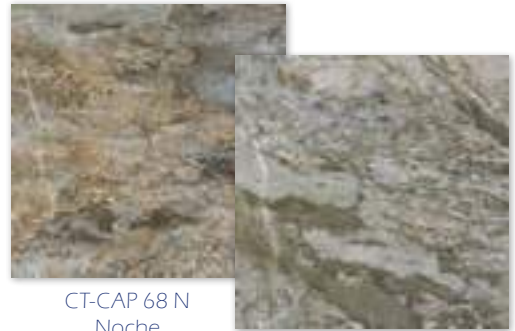

CAPCANA 6x6

Box = 12 S/F

CT-CAP 68 N Noche

CT-CAP 53 N
Verde

CT-CAP 68 N
Noche

CT-CAP 53 N Verde

As with any fired ceramics and natural stone, expect variation in shading. Color samples shown are representations of actual product and are for identification purposes only. We strongly recommend inspection before installation. Use constitutes acceptance.