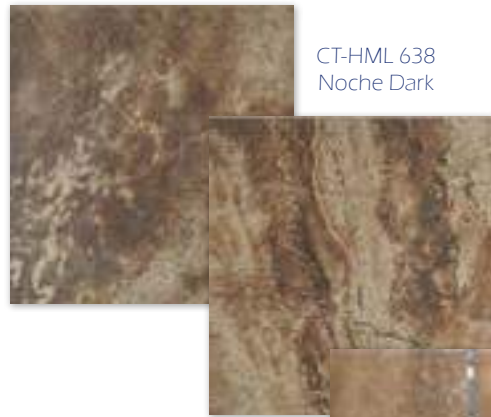

HIMALAYA 6x6 & 3x3

6x6 Box = 10 S/F 3x3 Box = 24 S/F

CT-HML 624 Charcoal, Silver coping, Silver Split-face

CT-HML 624
Charcoal

CT-HML 638
Noche Dark

CT-HML 324
Charcoal Blend 3x3

CT-HML 624 & Silver Coping

CT-HML 338
Noche Dark Blend 3x3