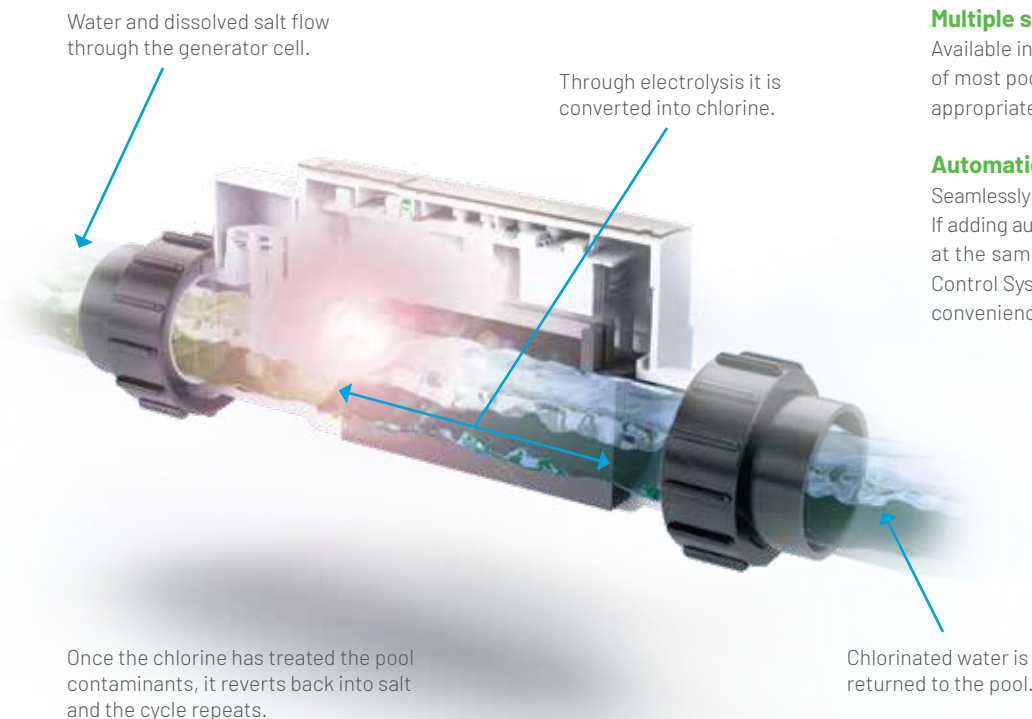

INTELLICHLOR®

INTELLICHLOR®

SALT CHLORINE GENERATOR

Transform your pool with ordinary table salt.

PENTAIR.COM

FOR CLEANER AND SILKY POOL WATER, JUST ADD SALT.

Your pool is your backyard oasis. Now, you can turn it into a spa-like experience with water that feels smooth and silky to the touch. With the IntelliChlor® Salt Chlorine Generator from Pentair, ordinary table salt is converted into pure chlorine, effectively and automatically. You'll be able to see and feel the difference.

PURE CHLORINE. NONE OF THE DRAWBACKS.

No more buying, carrying, storing or handling chlorine.

No more chlorine spills.

No more bleached-out bathing suits.

EFFORTLESS CHLORINATION.

Electrolytic chlorine generation is a convenient way to keep your pool clean. Simply adjust the control to achieve the optimal level of chlorine. IntelliChlor does the rest, automatically producing a steady stream of pure chlorine to help keep your pool water cleaner and clearer. What could be easier?

LED indicator lights for salt level, system status and chlorine output.

Easy operation

Choose from one of five levels. Push the button and you're done.

Intelligent design

Automatic reverse cycling helps prevent scale buildup.

INTELLICHLOR[®]

SALT CHLORINE GENERATOR

Find out why the IntelliChlor Salt Chlorine Generator is the chlorinator for your pool at www.pentair.com.

- Automatically converts common table salt into all the pure chlorine your pool needs—simply and effectively.
- Creates cleaner, clearer water that is soft, silky and smooth to the skin.
- Eliminates the need to buy, store and handle chlorine.
- Once the chlorine has treated the pool contaminants, it reverts back into salt and the cycle repeats.