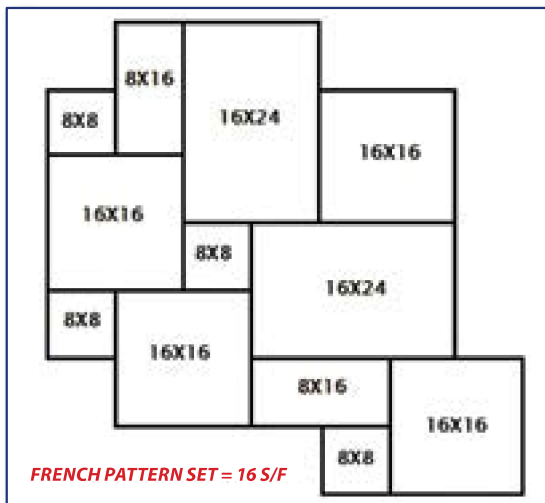

FRENCH PATTERN SET = 16 S/F

PAVER SIZES:

French Pattern

24"x24"

6"x12"

As with any fired ceramics and natural stone, expect variation in shading. Color samples shown are representations of actual product and are for identification purposes only. We strongly recommend inspection before installation. Use constitutes acceptance.